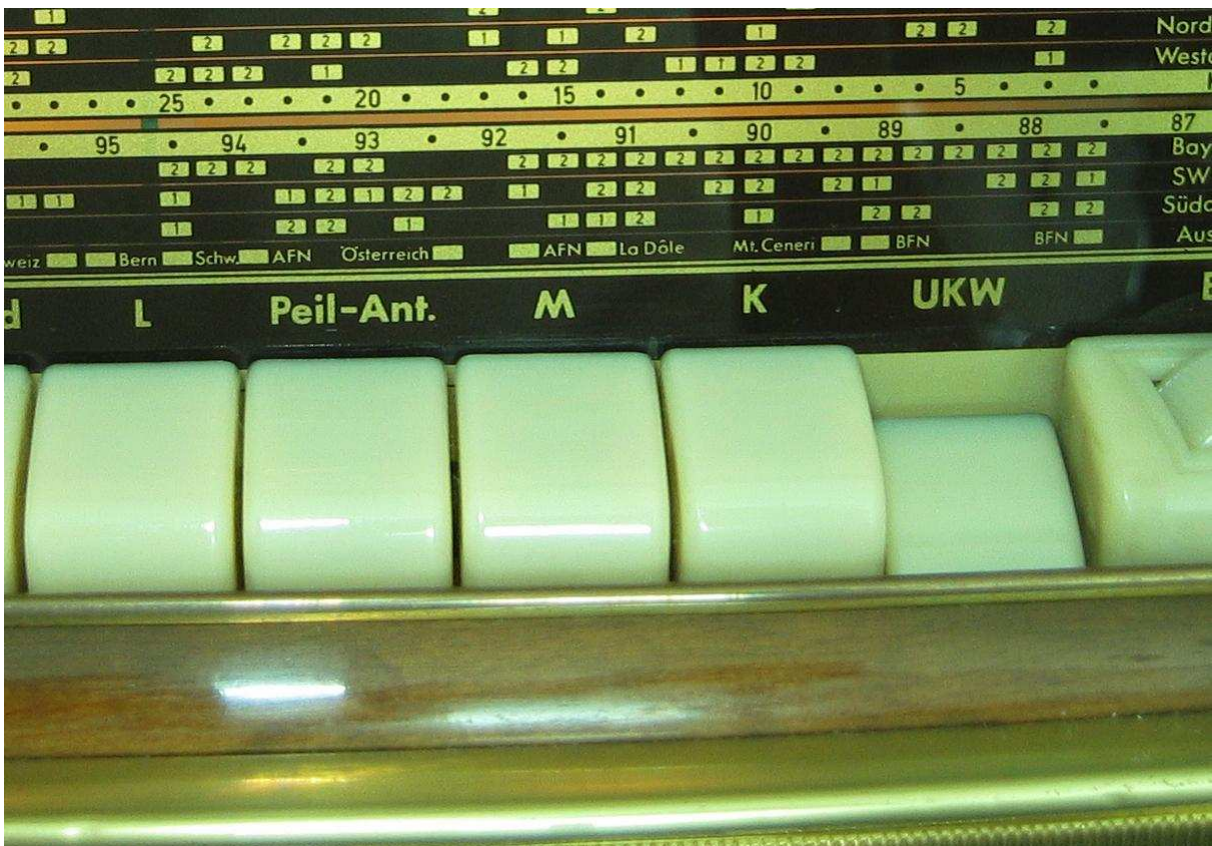

Picture 2: the same – top view.

Picture 3: Peil-Ant. button is up, the received station is not 94.7MHz as indicated in the top left corner of the picture, but 104.7MHz.