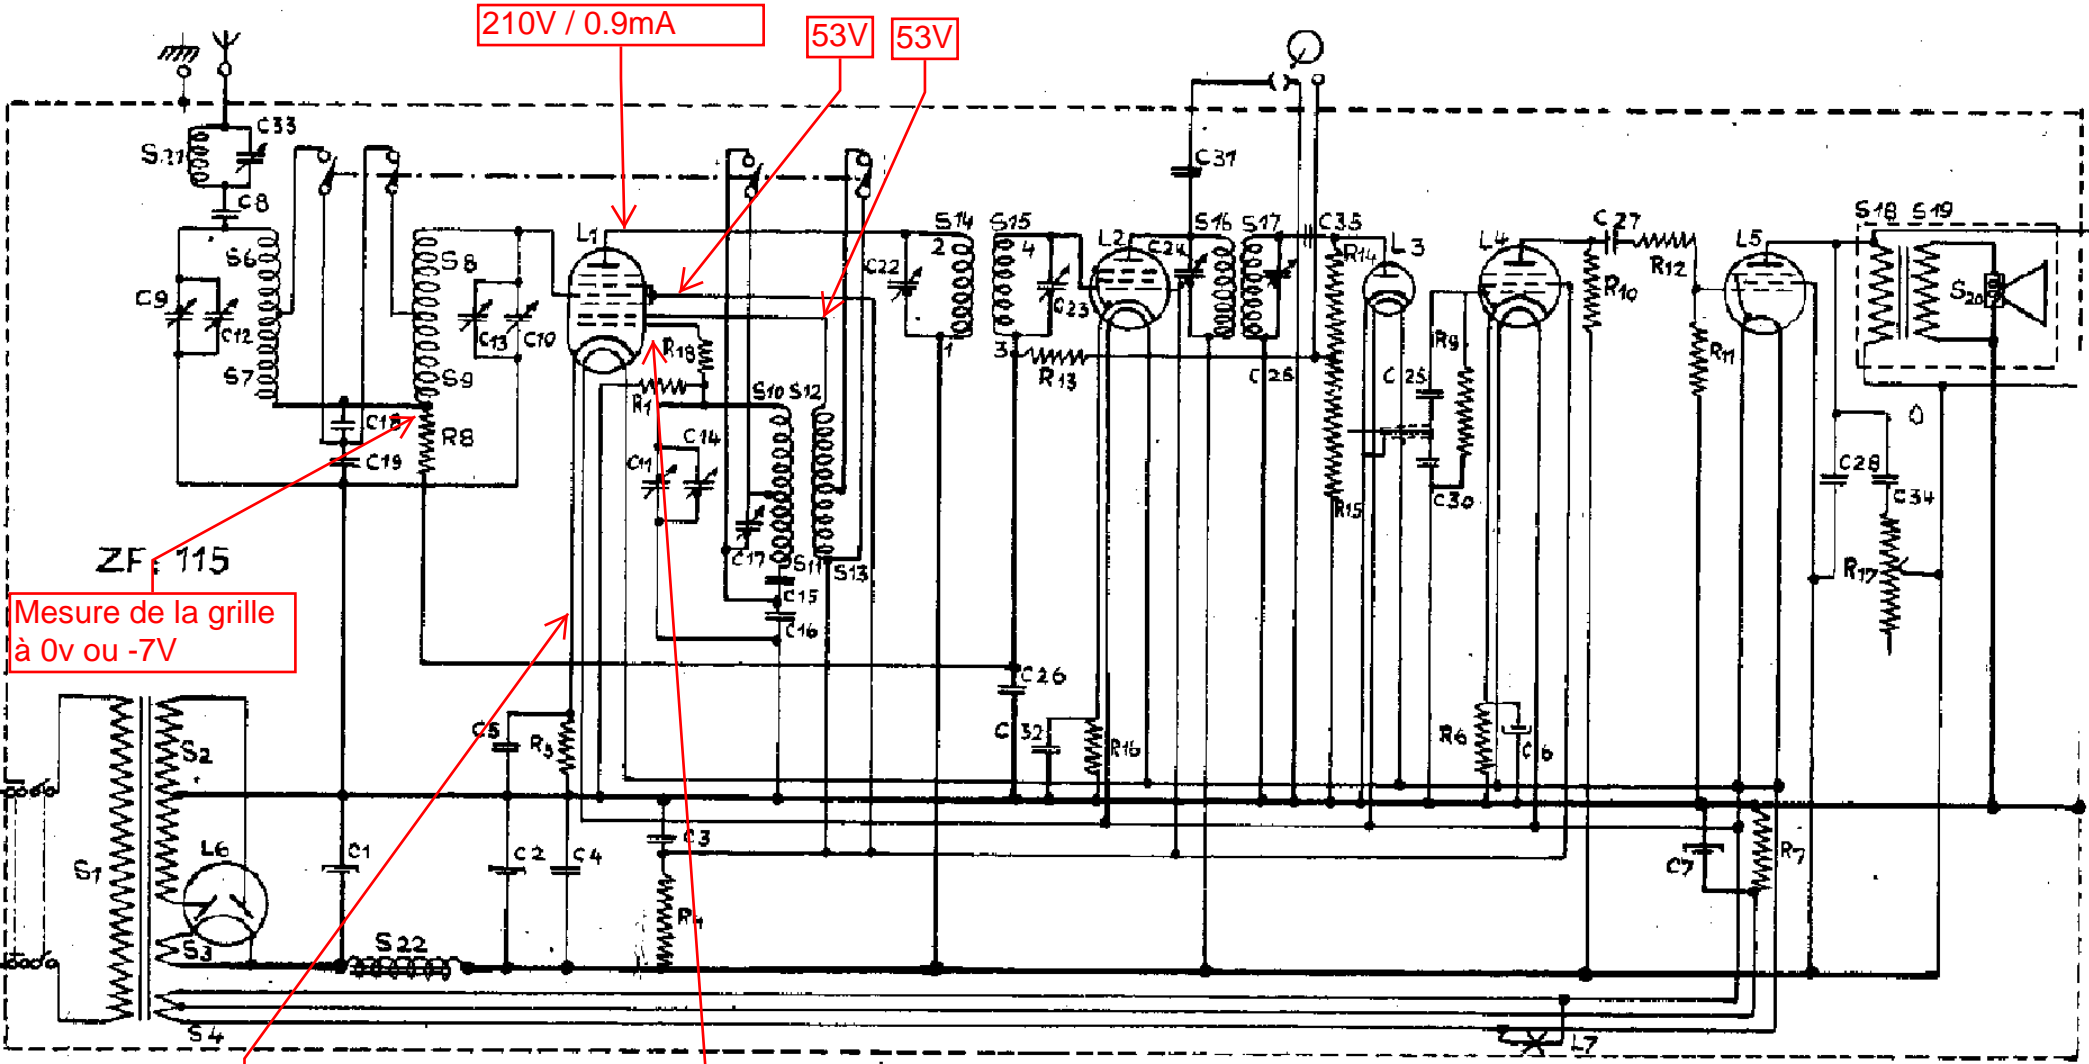

AK-1

AB-1

E 44 34

1.	21,2,3,4,6,7,	22,8,9	10,11,12,13.	14, 15,	16, 17,	18, 19, 20,
9.	8,12,33	1,18,19	13,5,2,10,4,	11, 3,14,17, 15,16,	22, 32,23,26,	31, 24 25, 35, 29, 30, 6, 27, 7,
	8.	5,	1,4,18,	13	16,	14,15, 9, 6 10, 12, 11, 7, 17,

210V / 0.9mA

53V 53V

ZF: 115  
Mesure de la grille à 0v ou -7V

1V / 4.8mA

Grille oscillatrice environ -4V

Jura 35 A