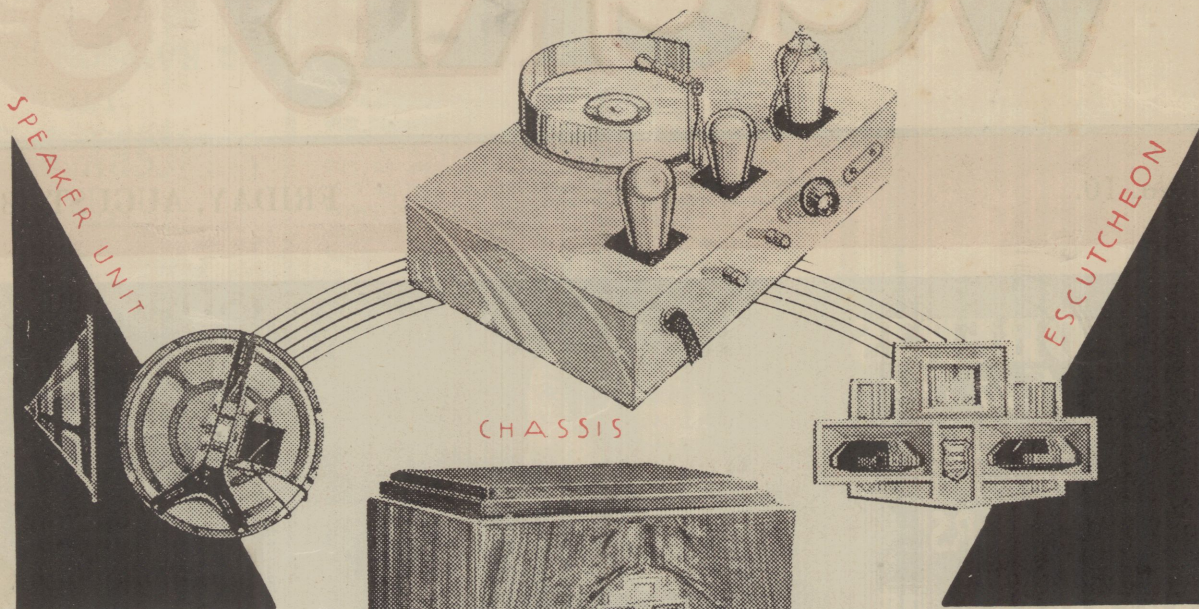

SPEAKER UNIT

CONTROL

Dual-drum control makes tuning extremely simple. Left drum controls volume—right drum, tuning selector

DUAL DRUM TUNER

PHILIPS

radioplayers

1203 FEATURES

THE 1203 is a "multi-element" radioplayer, which means that it is the most modern radio you could own. Every vital component is perfectly matched — valves, power pack, and speaker work in perfect harmony to produce unimpeachable reproduction.

As for appearance, the perfect piano finish makes this the finest looking console on the market.

CASH PRICE

£24/10/-

SCREEN grid and Penthode valves are incorporated in the 1203 chassis which was designed in Philips laboratories as a quality radio receiver. The power pack is impregnated by a special system so that unflinching power is delivered to the valves.