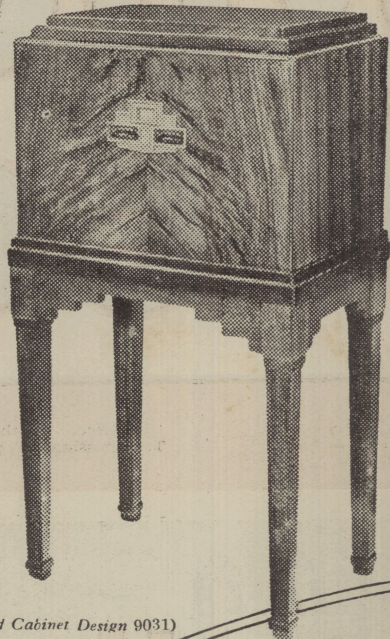

The
NEW 1203

HEAR a new Philips 1203 and realise what 1931 radio really is. The 1203 is the result of many years research by Philips in Australia, and in presenting this model it is felt that a new standard has been achieved.

Tone, volume, and selectivity are all such that the 1203 is the ideal entertainer for the home. And as a thing of beauty the piano-finished cabinet represents the ultimate in consoles, "at home in any home."

(Registered Cabinet Design 9031)

£24'10'0 COMPLETE

CHASSIS

Every component perfectly matched. Specially impregnated power pack. Built around E442S Screen Grid and C443 Penthode Valves.