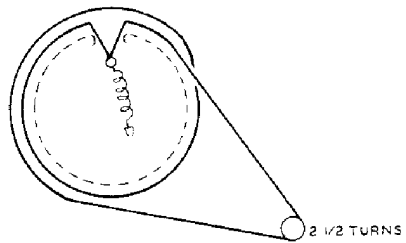

A SHOWS CORRECT STRINGING WITH GANG P 4975
 B SHOWS CORRECT STRINGING WITH GANG 68A2

7

8

9

10

11

To string dial cord, turn the main drive drum to maximum counter-clockwise position