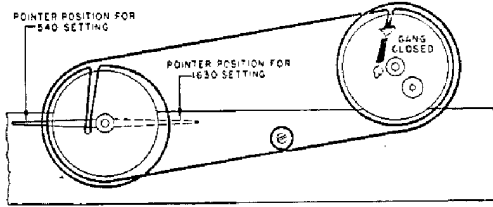

A SHOWS CORRECT STRINGING WITH GANG P 4975
 B SHOWS CORRECT STRINGING WITH GANG 68A2

7

8

9

10

11

To string dial cord, turn the main drive drum to maximum counter-clockwise position