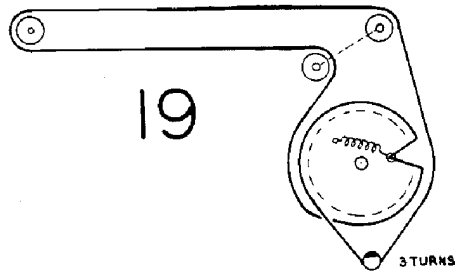

A SHOWS CORRECT STRINGING WITH GANG P 4975
 B SHOWS CORRECT STRINGING WITH GANG 68A2

7

8

9

10

11

To string dial cord, turn the main drive drum to maximum counter-clockwise position