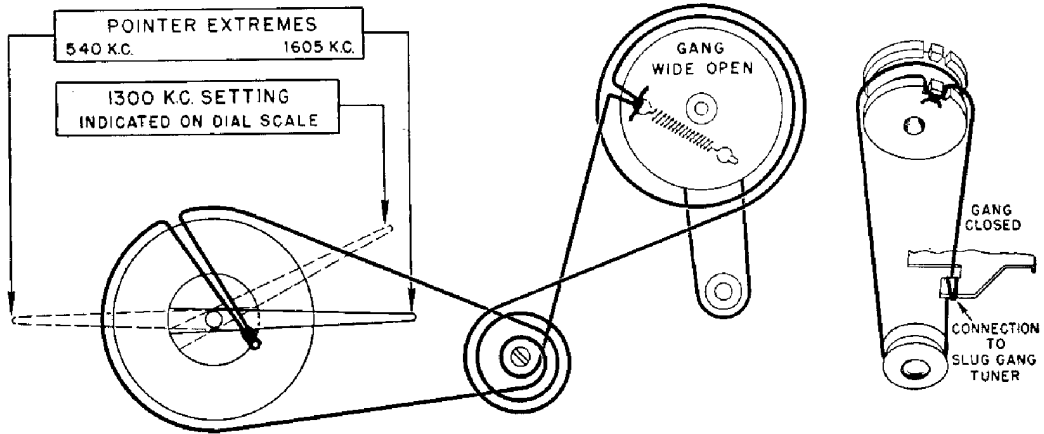

A SHOWS CORRECT STRINGING WITH GANG P 4975
 B SHOWS CORRECT STRINGING WITH GANG 68A2

7

8

9

10

11

To string dial cord, turn the main drive drum to maximum counter-clockwise position