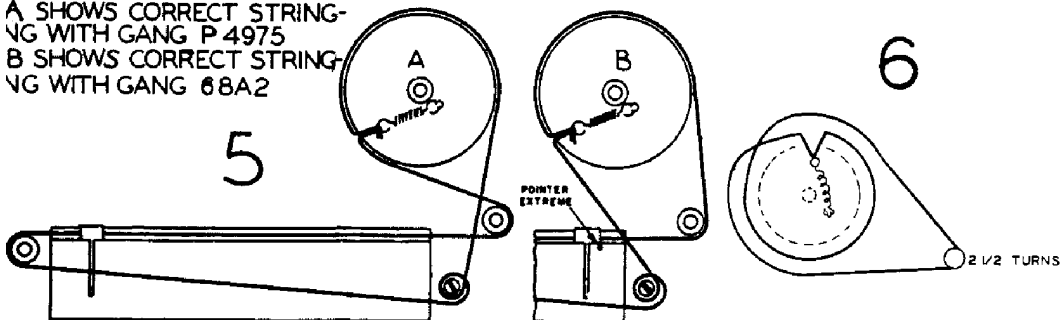

A SHOWS CORRECT STRINGING WITH GANG P 4975
 B SHOWS CORRECT STRINGING WITH GANG 68A2

7

8

9

10

11

To string dial cord, turn the main drive drum to maximum counter-clockwise position