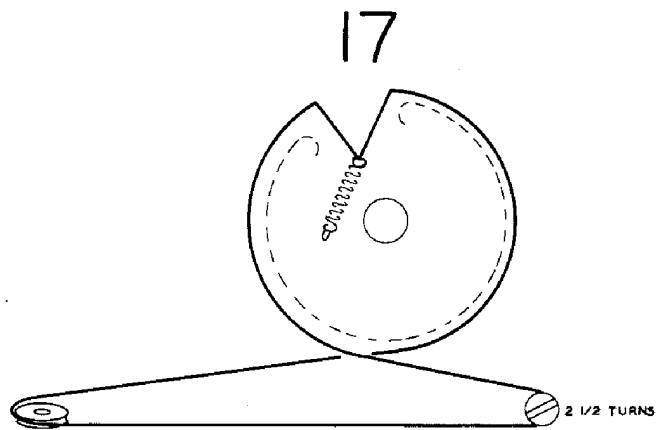

A SHOWS CORRECT STRINGING WITH GANG P 4975
 B SHOWS CORRECT STRINGING WITH GANG 68A2

7

8

9

10

11

To string dial cord, turn the main drive drum to maximum counter-clockwise position